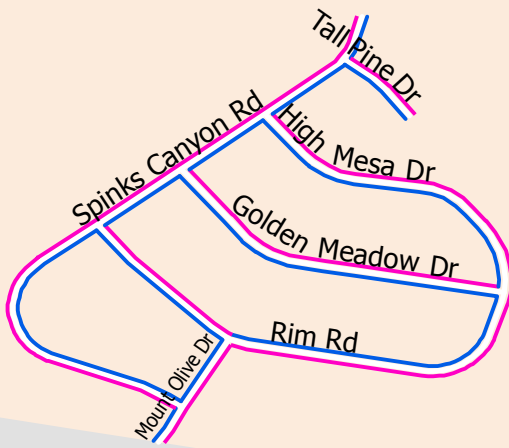

# Duarte Street Sweeping: Area 2 - 2nd & 4th Wednesday and Thursday

**Legend**

Residential

- Wednesday 7am - 10am
- Wednesday 9am - 12pm
- Thursday 7am - 10am
- Thursday 9am - 12pm

Commercial

- Thursday 5:00 AM to 7:30 AM