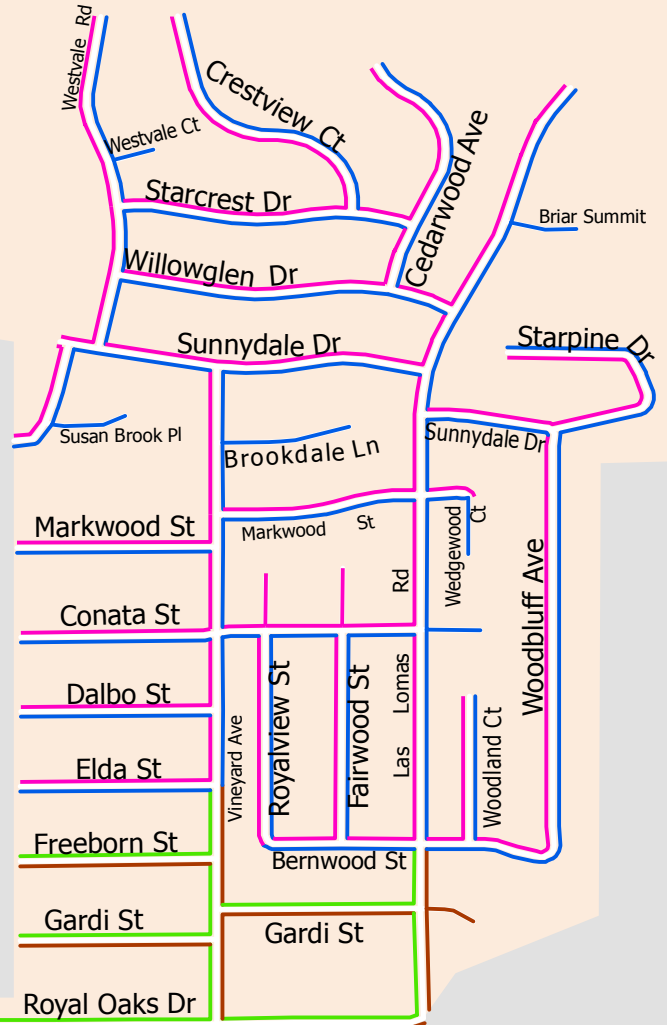

# Duarte Street Sweeping: Area 2 - 2nd & 4th Wednesday and Thursday

**Legend**

Residential

- Wednesday 7am - 10am
- Wednesday 9am - 12pm
- Thursday 7am - 10am
- Thursday 9am - 12pm

Commercial

- Thursday 5:00 AM to 7:30 AM