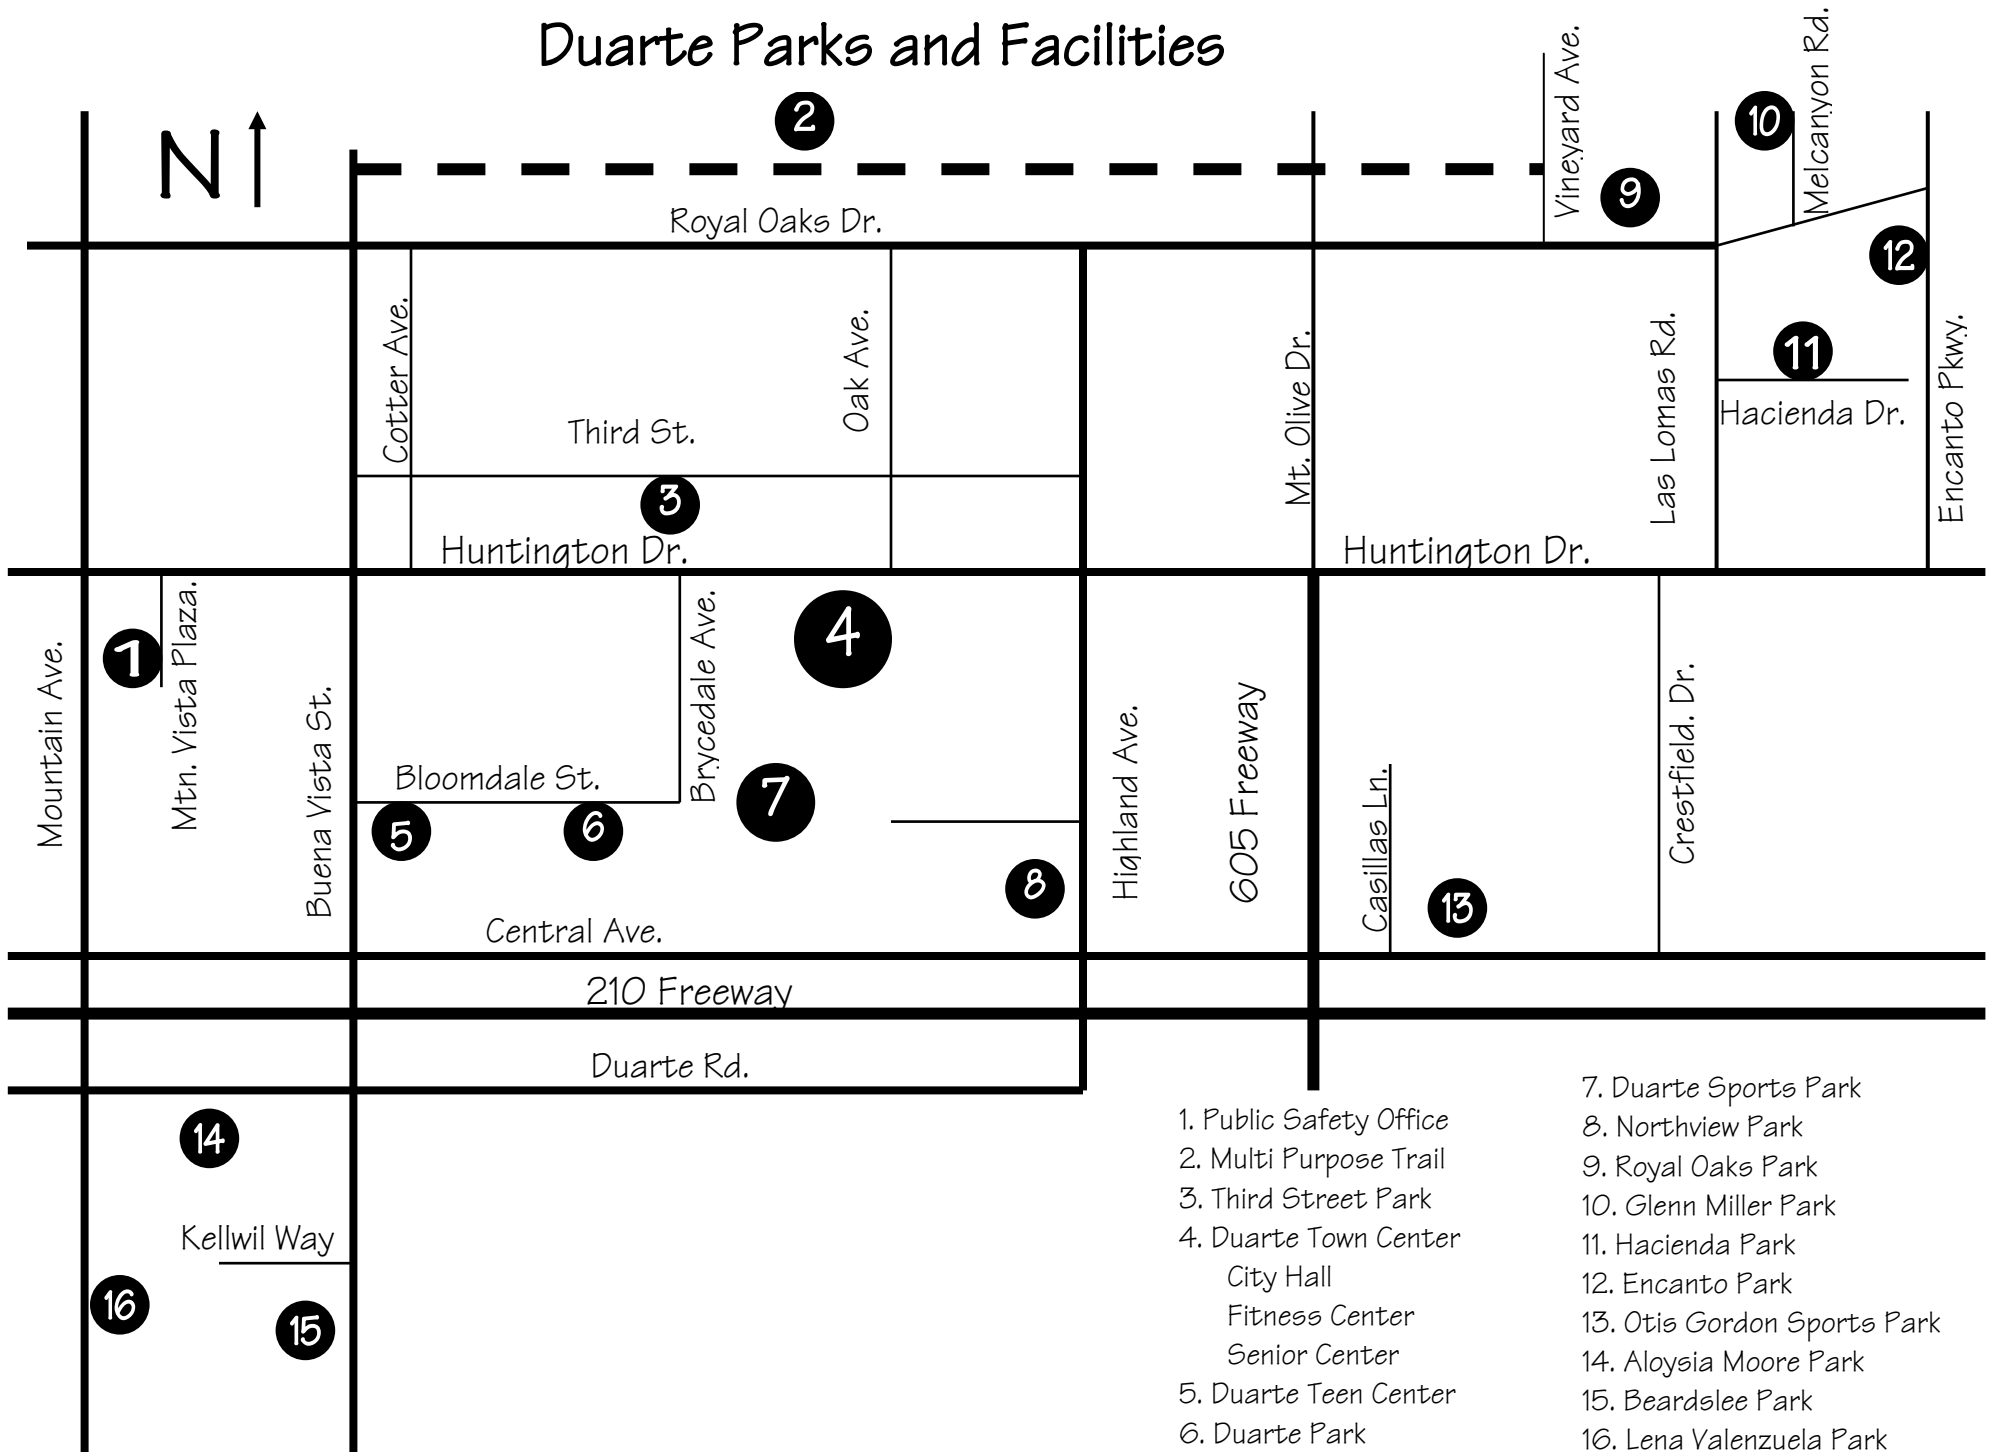

# Duarte Parks and Facilities

- |   |                             |
|---|-----------------------------|
| 1. Public Safety Office   | 7. Duarte Sports Park       |
| 2. Multi Purpose Trail  | 8. Northview Park           |
| 3. Third Street Park  | 9. Royal Oaks Park          |
| 4. Duarte Town Center<br>City Hall<br>Fitness Center<br>Senior Center | 10. Glenn Miller Park       |
| 5. Duarte Teen Center   | 11. Hacienda Park           |
| 6. Duarte Park  | 12. Encanto Park            |
|   | 13. Otis Gordon Sports Park |
|   | 14. Aloysia Moore Park      |
|   | 15. Beardslee Park          |
|   | 16. Lena Valenzuela Park    |